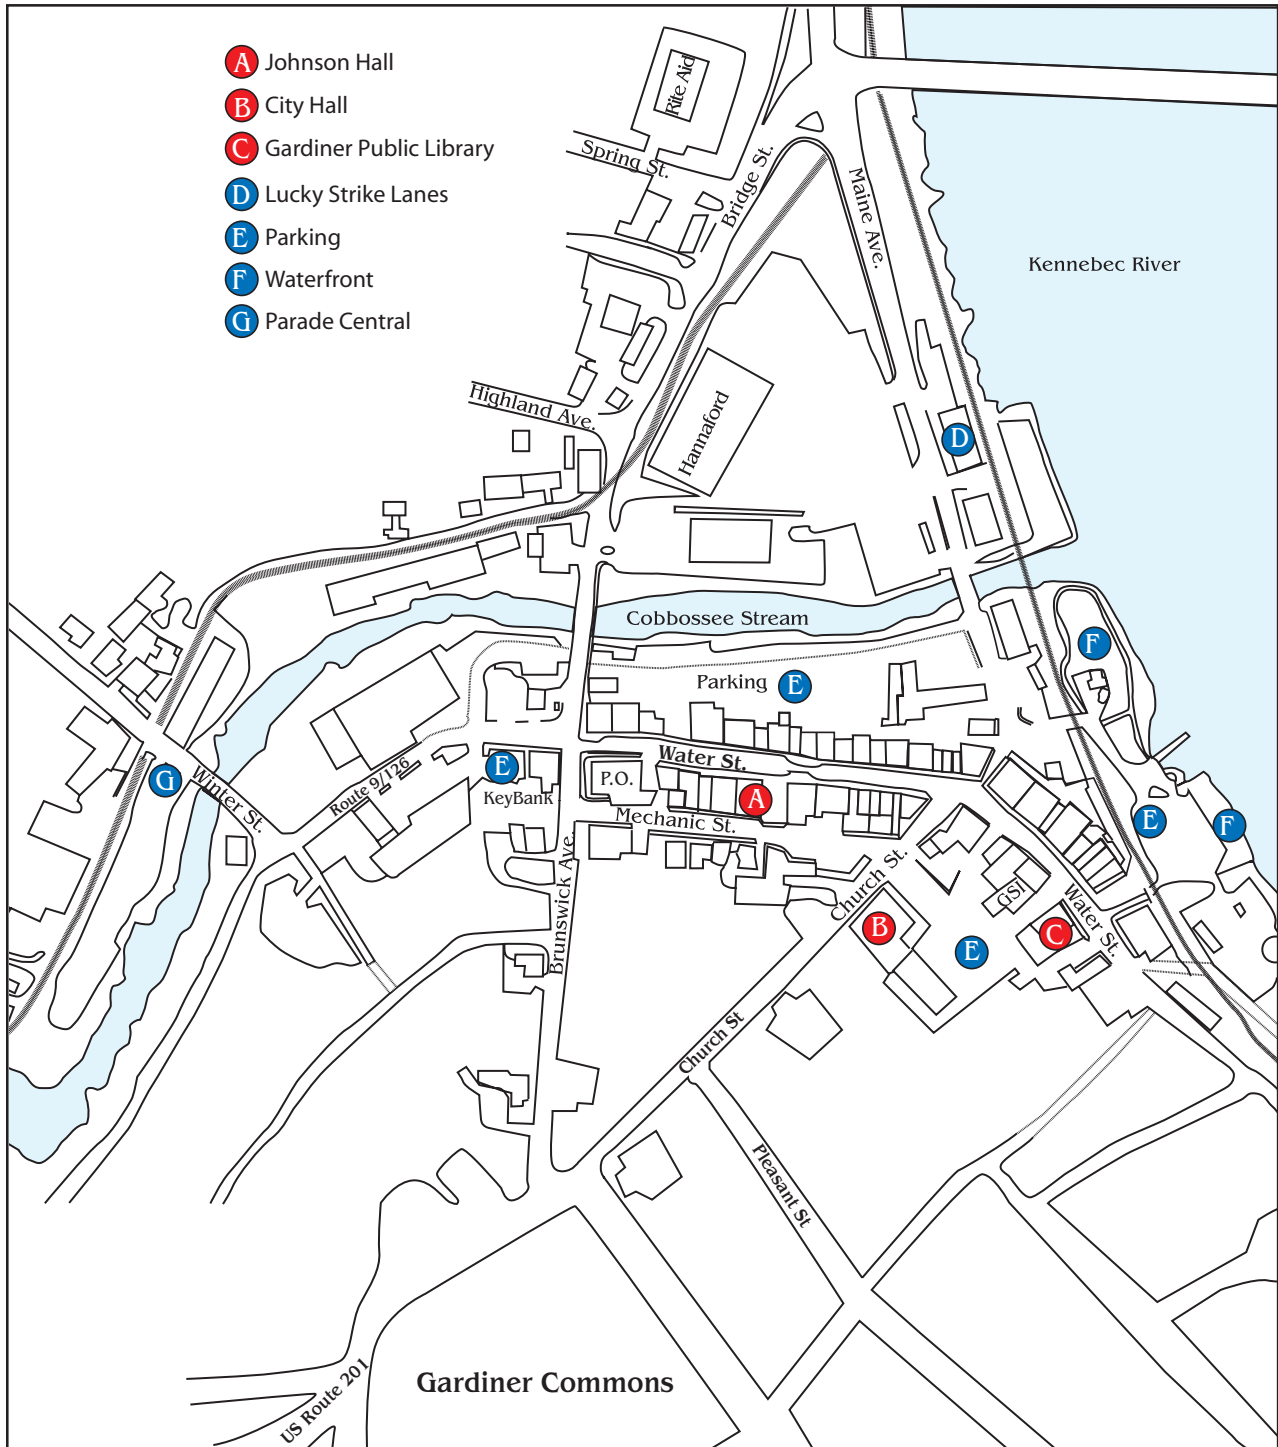

# Gardiner Downtown

- A** Johnson Hall
- B** City Hall
- C** Gardiner Public Library
- D** Lucky Strike Lanes
- E** Parking
- F** Waterfront
- G** Parade Central

## Directions to Downtown Gardiner From Portland and Points South

- Drive North on I-95 N.
- Merge onto I-295 N via exit number 44 toward Portland downtown.
- I-295 N becomes I-95 N.
- Take Exit 49.
- Turn right onto Brunswick Avenue (US Route 201).
- Follow Brunswick Avenue (US Route 201) into Downtown Gardiner.

## From Lewiston/Auburn and Surrounding Areas

- Drive North on I-95 N.
- Take Exit 102- toward I-95.
- Turn LEFT onto Lewiston Road (Maine Route 126/9).
- Follow Maine Route 126/9 into Downtown Gardiner.

## From the North

- Drive South on I-95.
- Take Exit 103 (I-295S/Rt. 9/Rt. 126) Gardiner, Brunswick
- After toll take 1st ramp on right, Gardiner exit 51.
- Turn LEFT onto Lewiston Road (Rt.126/Rt. 9)
- Follow Rt. 126/Rt. 9 (several miles) into Downtown Gardiner.